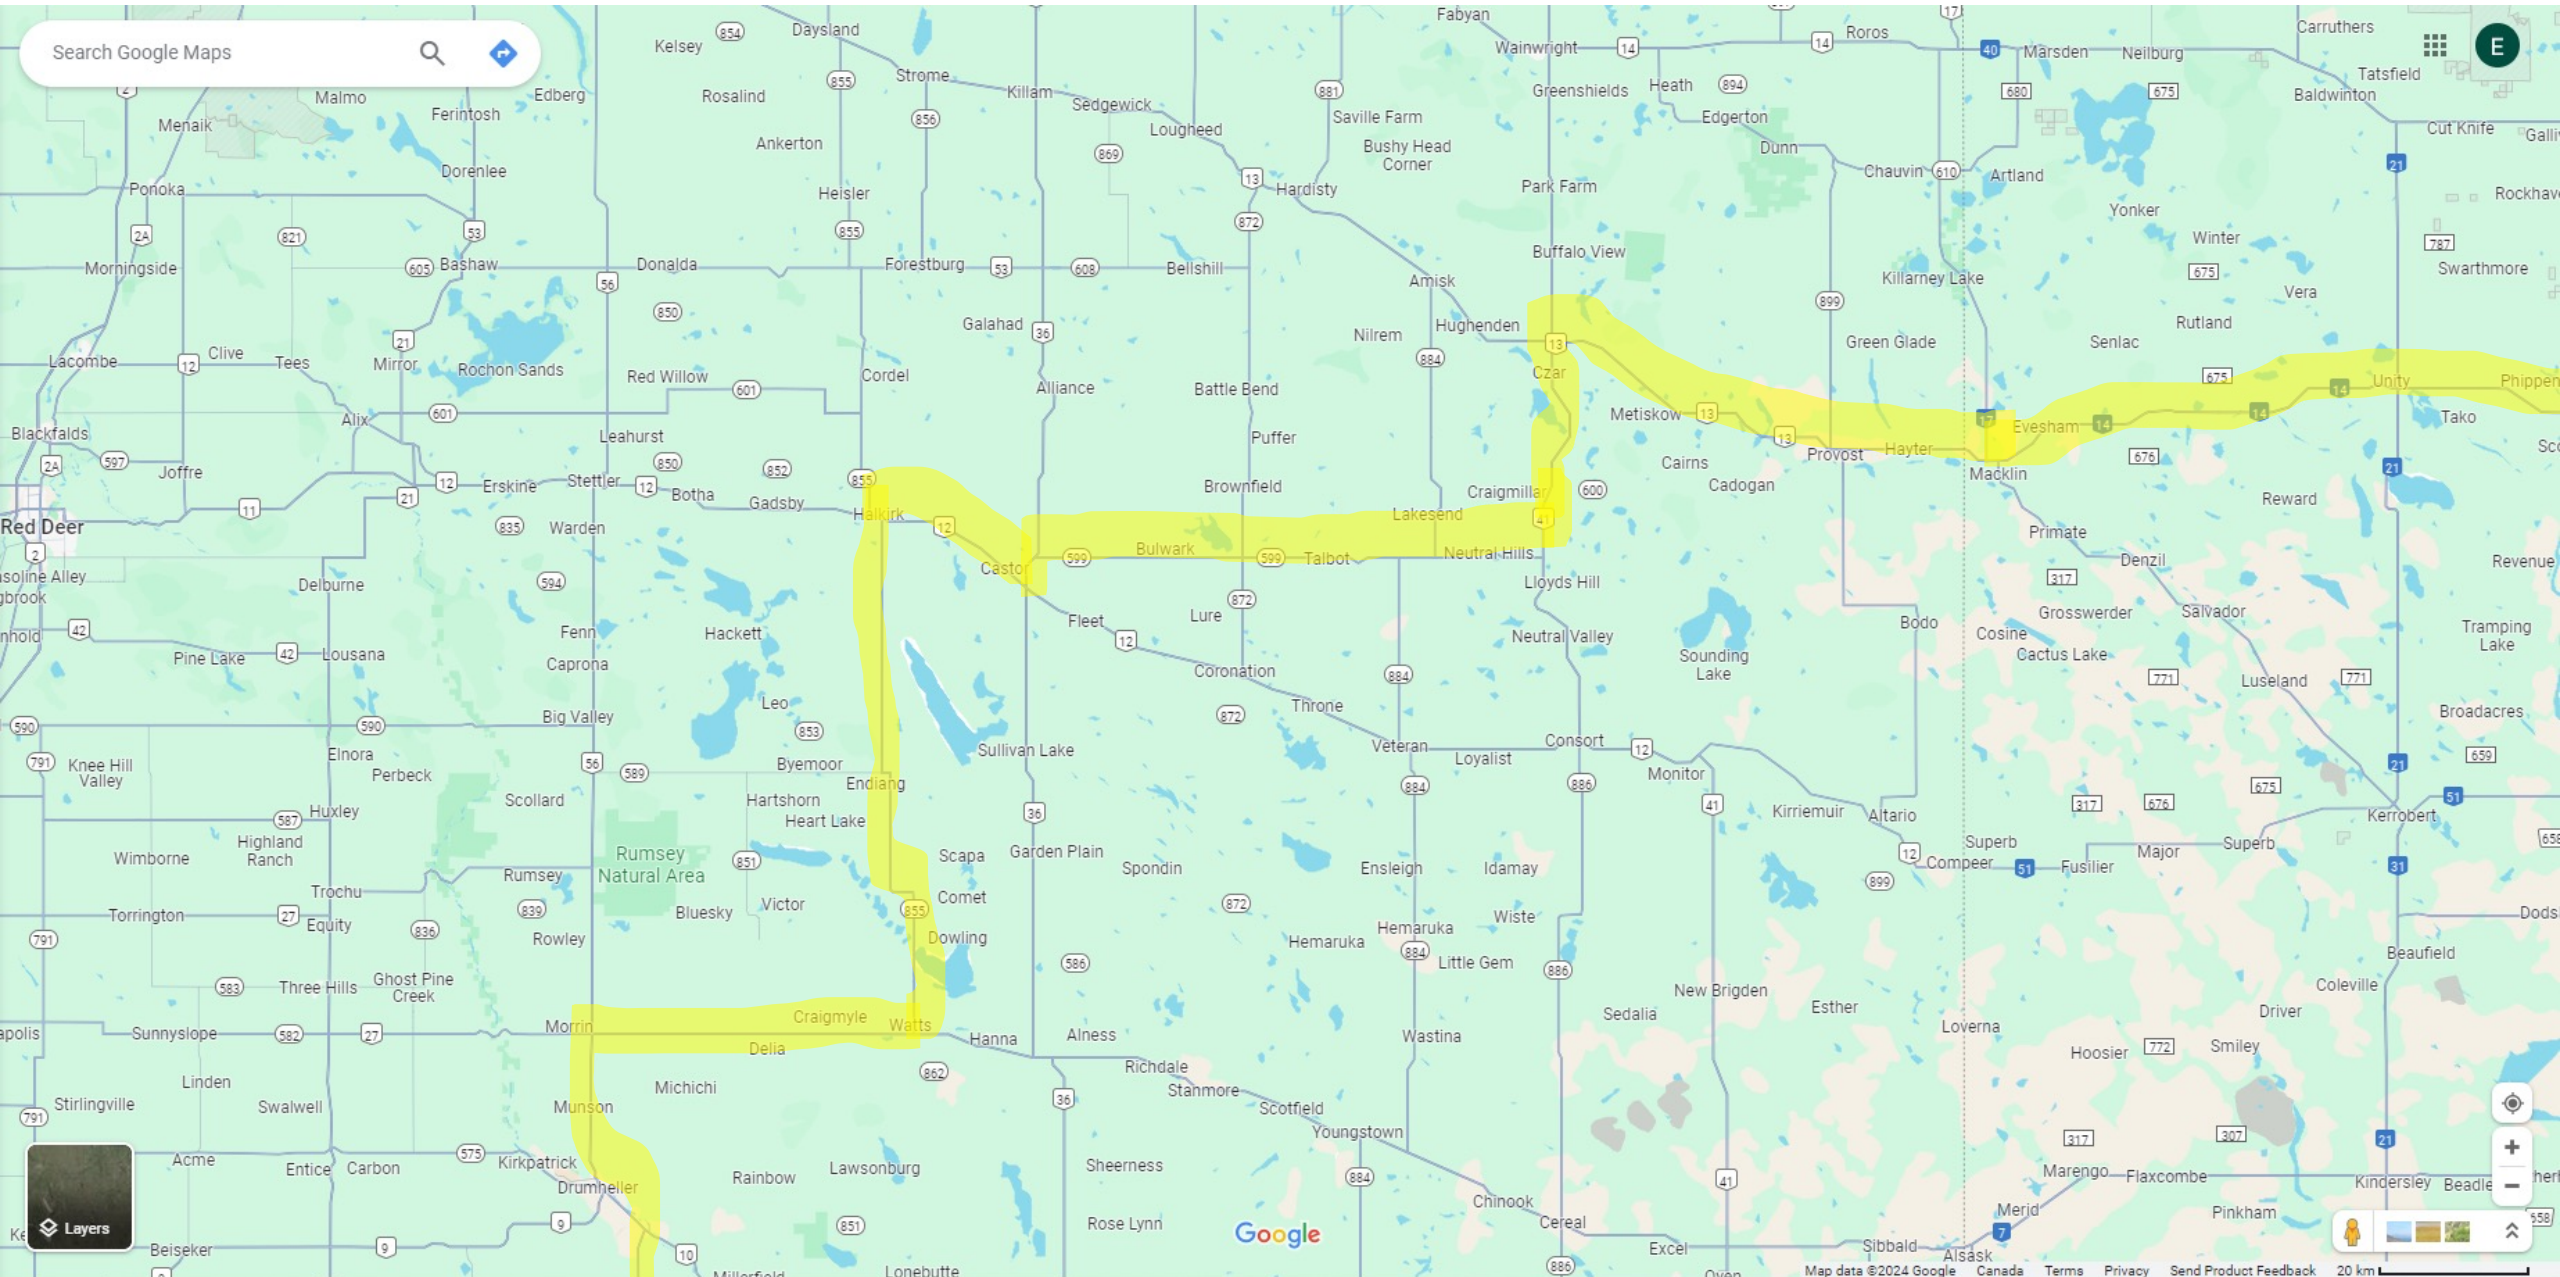

2024 Pioneer[®] brand Yield Hero Brown Soil Zone Map Boundaries

Southern AB

---Internal Use---

South/Central AB

---Internal Use---

SE SK