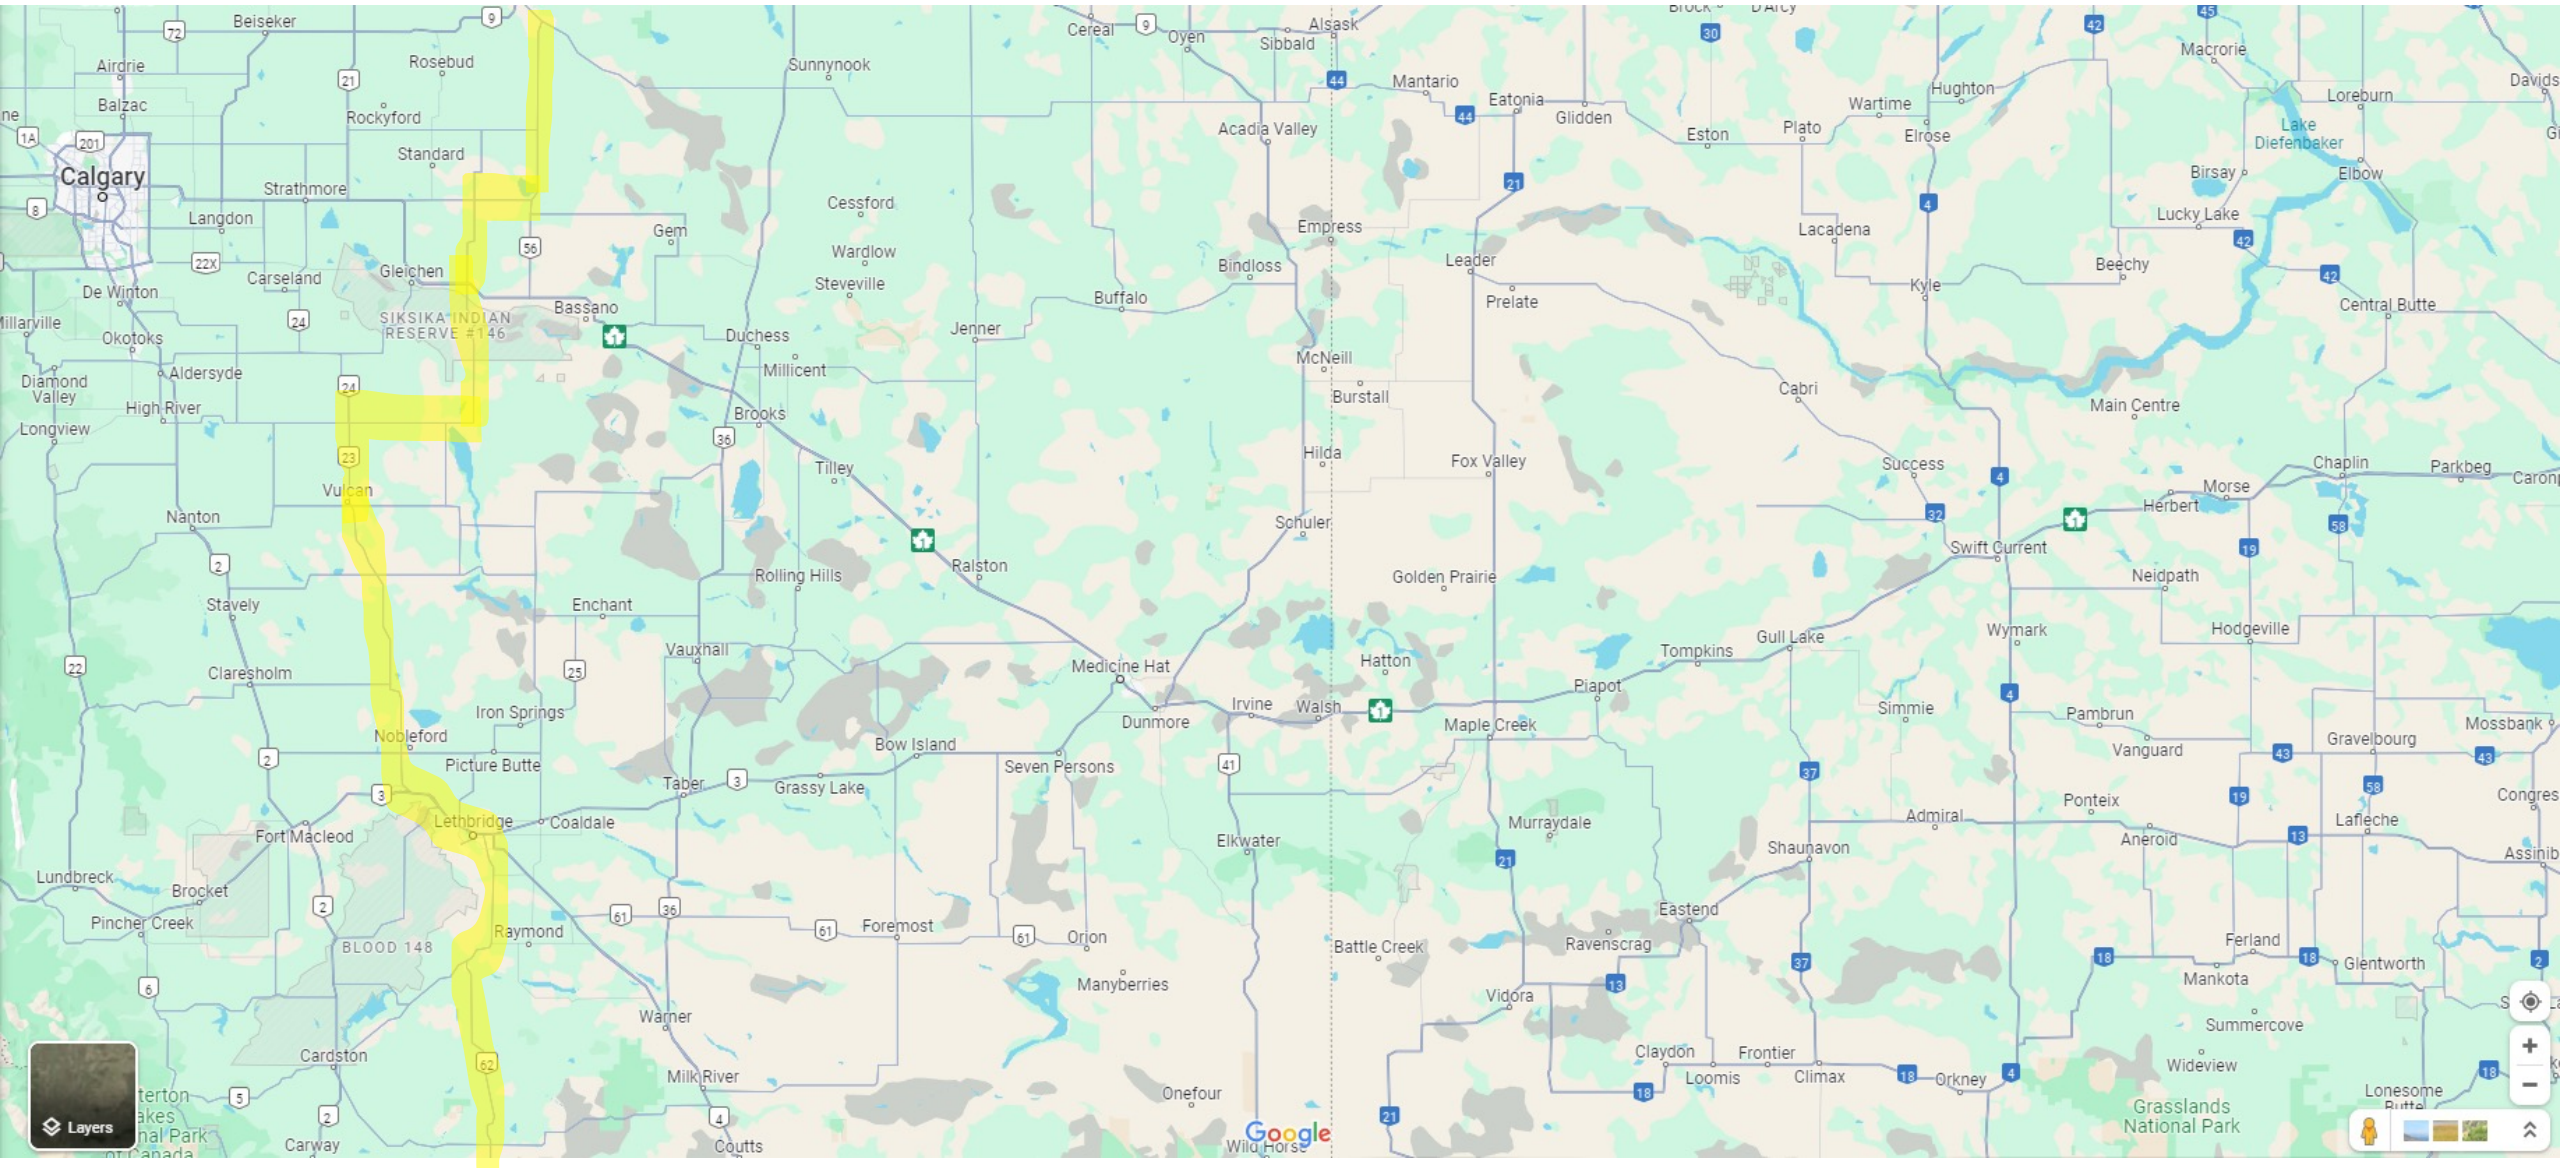

2024 Pioneer[®] brand Yield Hero Brown Soil Zone Map Boundaries

Southern AB

---Internal Use---

South/Central AB

---Internal Use---

SE SK