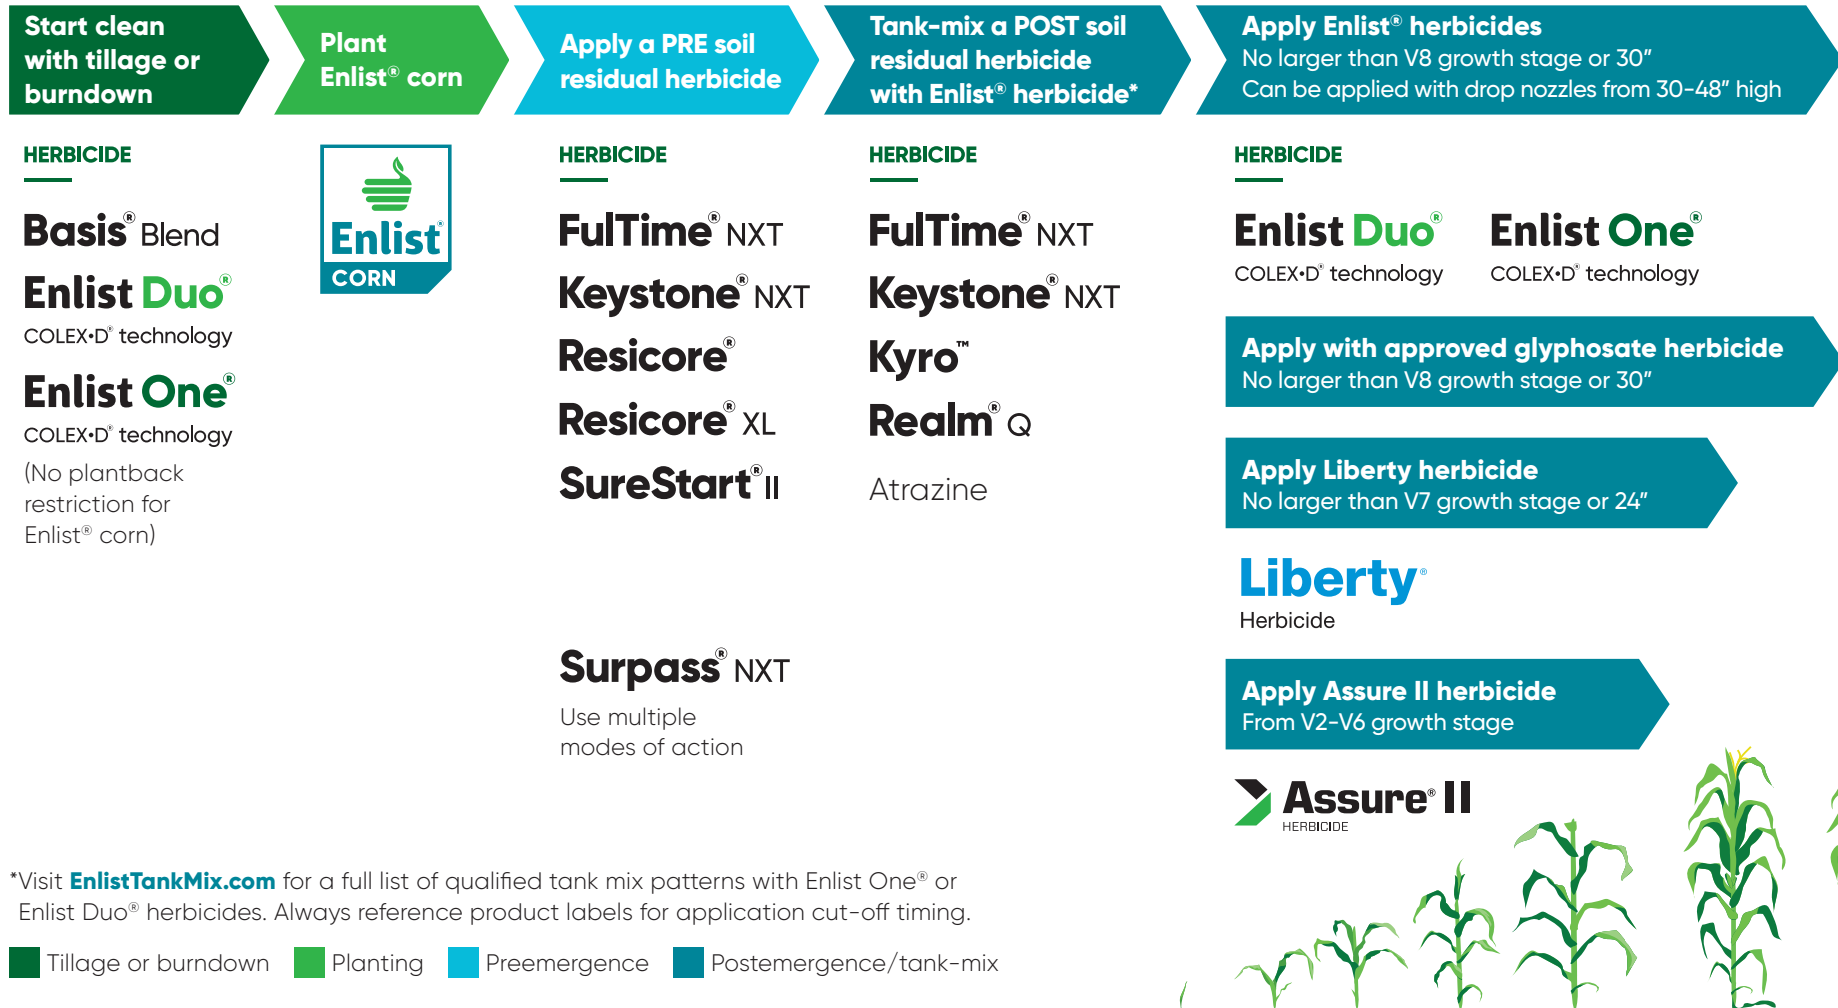

Corn program approach

*Visit EnlistTankMix.com for a full list of qualified tank mix patterns with Enlist One® or Enlist Duo® herbicides. Always reference product labels for application cut-off timing.

■ Tillage or burndown ■ Planting ■ Preemergence ■ Postemergence/tank-mix